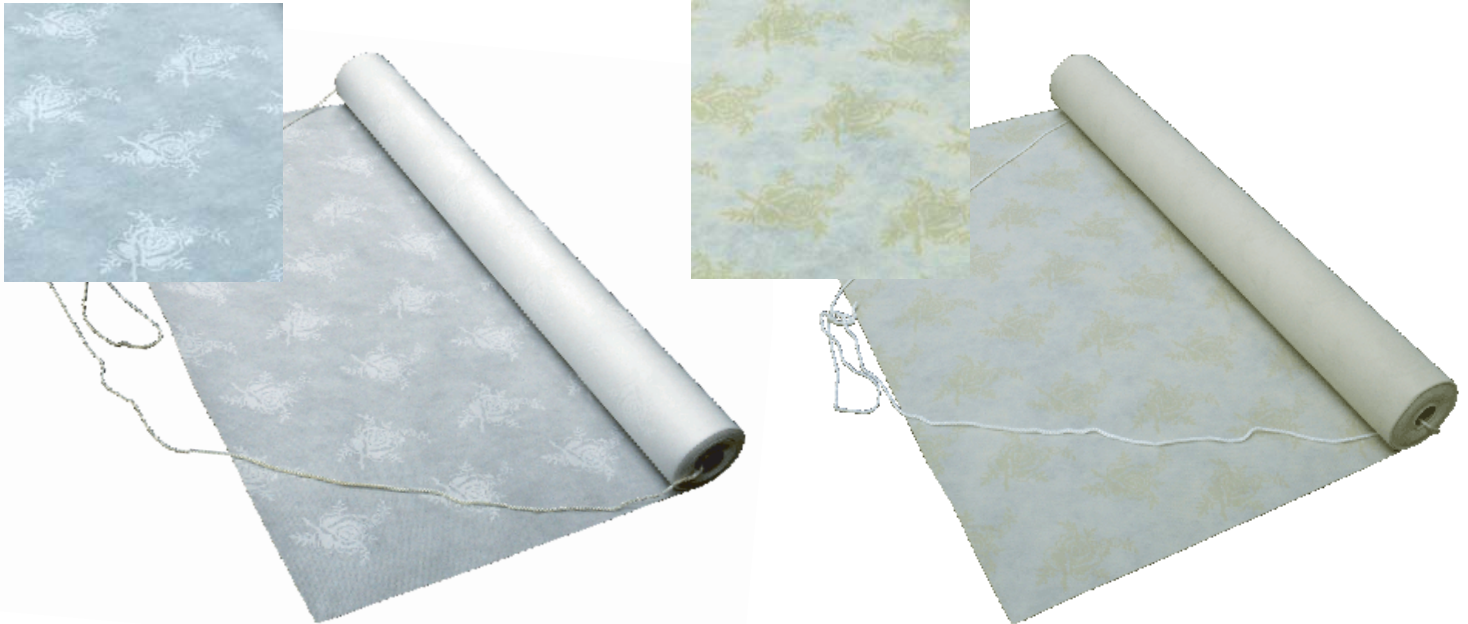

AISLE RUNNERS

Non-Woven Fabric

PUNCTURE RESISTANT FROM HEELS!

HEAVY WEIGHT 2oz SPUNBOUND MATERIAL!

DELUXE FABRIC MATE AISLE RUNNERS

Item #	Description/Size	Case Pack
DFM50-RP	36" X 50' Deluxe White Rose Print Aisle Runners	4
DFM50-IVRP	36" X 50' Deluxe Ivory Rose Print Aisle Runners	4
DFM75-RP	36" X 75' Deluxe White Rose Print Aisle Runners	5
DFM75-IVRP	36" X 75' Deluxe Ivory Rose Print Aisle Runners	5
DFM100-RP	36" X 100' Deluxe White Rose Print Aisle Runners	4
DFM100-IVRP	36" X 100' Deluxe Ivory Rose Print Aisle Runners	4
DFM125-RP	36" X 125' Deluxe White Rose Print Aisle Runner	1
DFM125-IVRP	36" X 125' Deluxe Ivory Rose Print Aisle Runner	1
DFM150-RP	36" X 150' Deluxe White Rose Print Aisle Runner	1
DFM150-IVRP	36" X 150' Deluxe Ivory Rose Print Aisle Runner	1

PLAIN COLORS (NO PRINT)

DFM3850-	38" X 50' Deluxe Fabric Colored Aisle Runner	1
DFM38100-	38" X 100' Deluxe Fabric Colored Aisle Runner	1

EVENT RUNNERS

ER2920-	29" X 20' Deluxe Fabric Colored Event Runners - Retail Carded Package	4

SOLID COLORS

WH - WHITE, IV - IVORY, RD - RED, BL - BLUE*, BK - BLACK*

* = Not Available In Event Runners