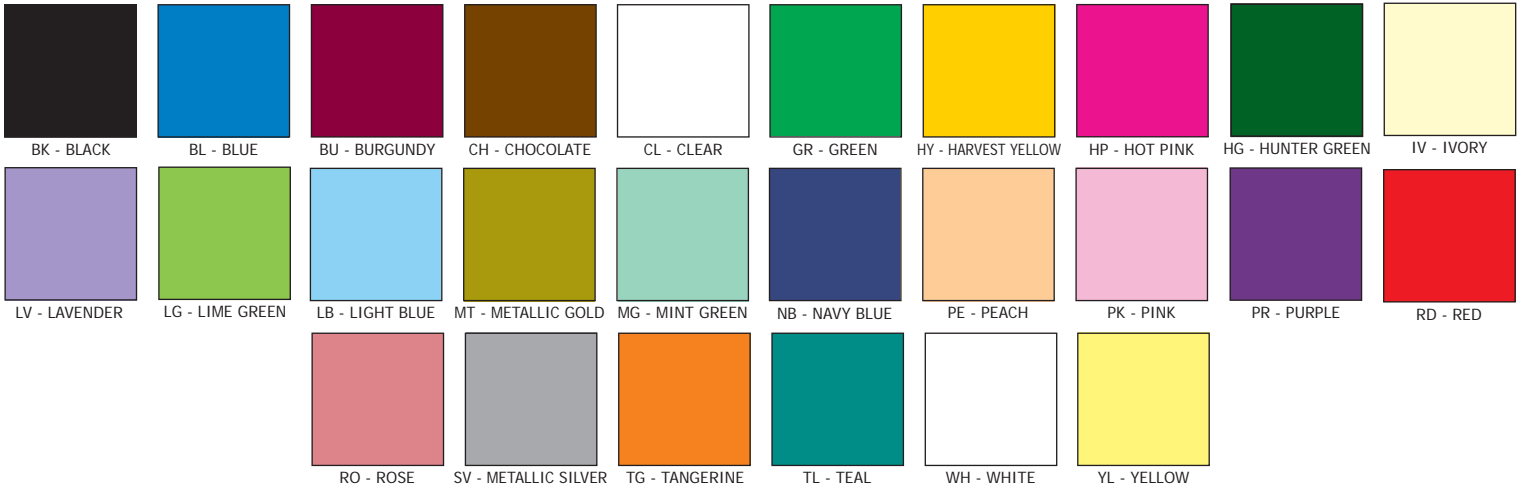

PLASTIC TABLEWARE

Tablecovers - Banquet Rolls - Skirting

Not all colors & prints available in all sizes.
Check pages 1-3 for availability.

SOLID COLORS

Pictures may not represent colors accurately. Please request sample swatches for exact color matches.