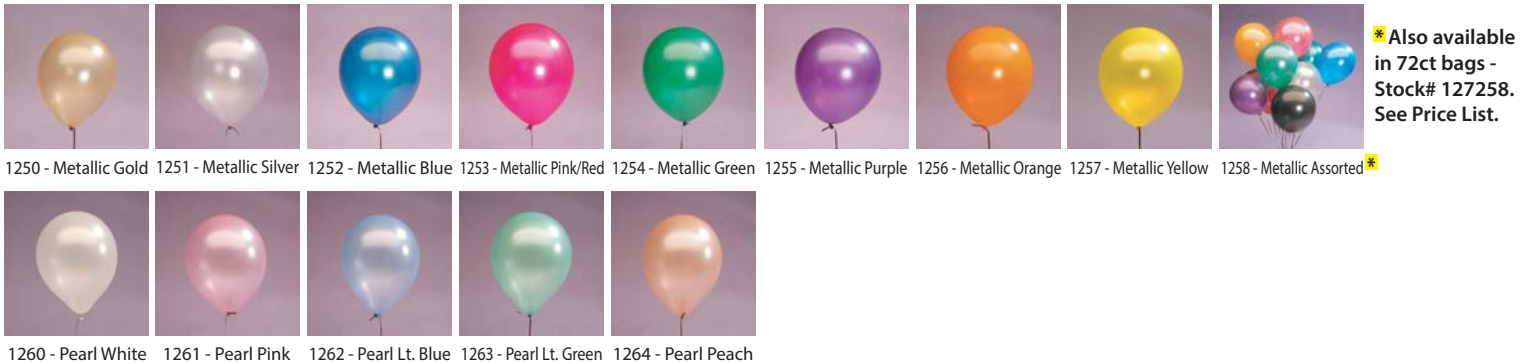

METALLIC/PEARLIZED COLORS - 12", 144 per bag

Premium Deluxe 12" Balloons With The Greatest Shine And Reflection.

1250 - Metallic Gold 1251 - Metallic Silver 1252 - Metallic Blue 1253 - Metallic Pink/Red 1254 - Metallic Green 1255 - Metallic Purple 1256 - Metallic Orange 1257 - Metallic Yellow 1258 - Metallic Assorted *
1260 - Pearl White 1261 - Pearl Pink 1262 - Pearl Lt. Blue 1263 - Pearl Lt. Green 1264 - Pearl Peach

* Also available in 72ct bags - Stock# 127258. See Price List.